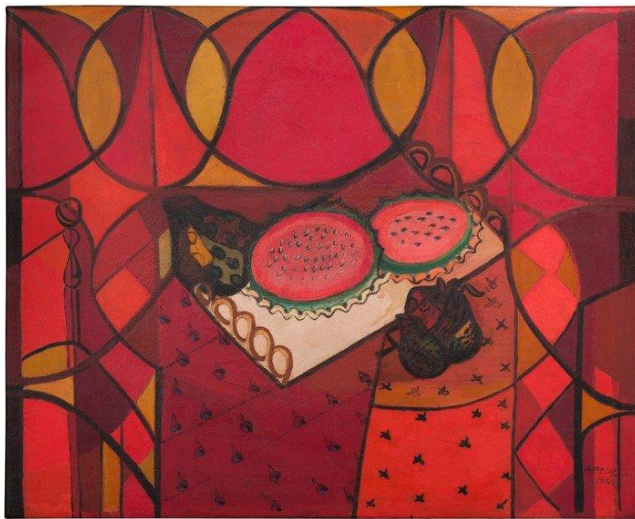

Mingle with art admirers, collectors and casual passersby to check out these new works.

Diálogos constructivistas en la vanguardia cubana

A Cuban painters Amelia Peláez, Loló Soldevilla, and Zilia Sánchez are the exhibitors in this show about geometric and constructivist painting in the Cuban vanguard. All three painters showed their work at the Lyceum Women's Club gallery in Havana, and were all cosmopolitan travelers and students of the world. The show will close June 25th.